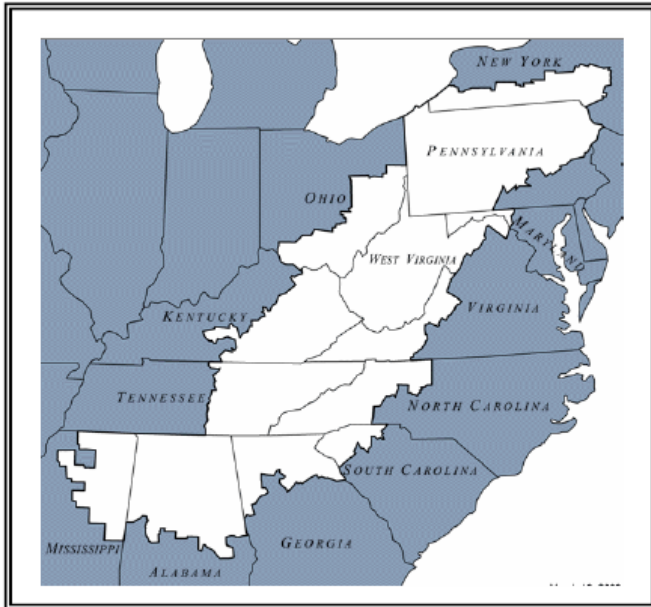

U.S. Regional Commissions

Appalachian Regional Commission
www.arc.gov