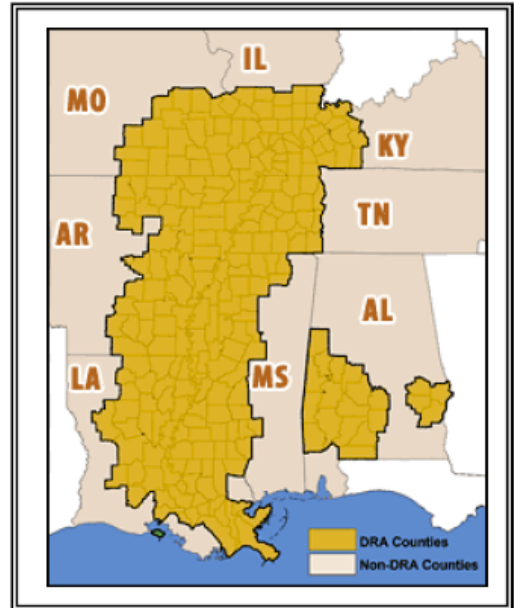

# U.S. Regional Commissions

**Appalachian Regional Commission**  
[www.arc.gov](http://www.arc.gov)

**Delta Regional Commission**  
 Currently Delta Regional Authority  
[www.dra.gov](http://www.dra.gov)  
 Would be changed under H.R. 3246

**Northern Plains Regional Commission**  
 Currently Northern Great Plains Regional Authority  
 Would be changed under H.R. 3246

**Southeast Crescent Regional Commission**  
 Would be changed under H.R. 3246 and would cover those areas not already served by the Appalachian Regional Commission or the Delta Regional Commission.

**Southwest Border Regional Commission**  
 Would be changed under H.R. 3246 and would cover specific counties within these states' borders.

**Northern Border Regional Commission**  
 Would be changed under H.R. 3246 and would cover specific counties within these states' borders.